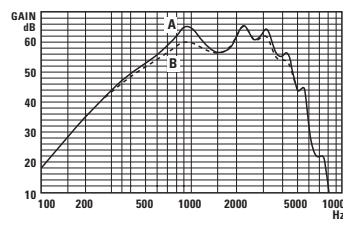

US/ICON SERIES