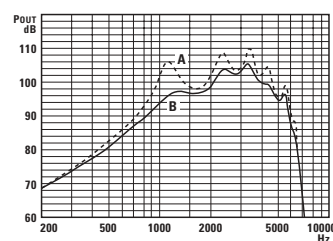

2KΩ FILTER

ICON K