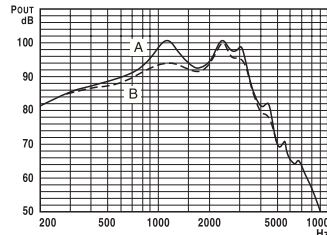

UNISON/CONVERSA SERIES