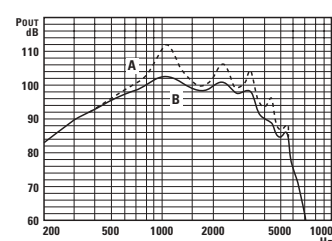

SOUND F/X SERIES

'A' unfiltered, not recommended
'B' filtered, standard

CORPORATE OFFICE
Kitchener, Ontario, Canada
877 492 6244; 519 895 0100

CANADA
Cambridge, Ontario
800 265 8255; 519 650 9111

EUROPE
Bremen, Germany
49 421 43 87 90

INTERNATIONAL
Kitchener, Ontario, Canada
519 895 0100

NETHERLANDS
Nieuwegein, The Netherlands
+31 (0) 30 604 9325

UK
Warrington, Cheshire, England
01925 247810

U.S.A.
Plymouth, Minnesota
800 888 8882; 763 744 3300