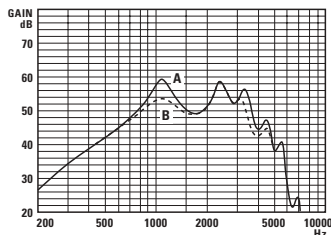

Earhooks

Response Curves with Effect of Filtered Earhooks

Regular size

Child size

Please note: Earhooks are **NOT** interchangeable.

680Ω FILTER

UE SERIES

'A' unfiltered, standard
'B' filtered, optional