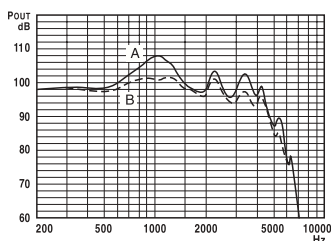

1500Ω FILTER

LIAISON SERIES